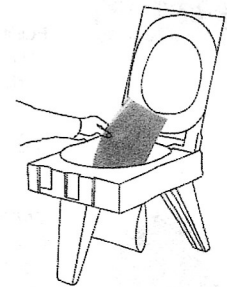

Unlock legs, apply firm pressure on outer tabs (1) on back legs and by pushing outward on tabs (2) on either side of front leg.

Press thumb tabs to remove lid
(both lid and seat are removable).

Remove contents from toilet kit.

Place zip-close bag in mesh liner first
(mesh bag can be removed for washing).

Unfold waste bag and place bottom in mesh bag,
making sure powder is fully exposed for use.

Seat holds bag in place and keeps outer
top of bag clean.