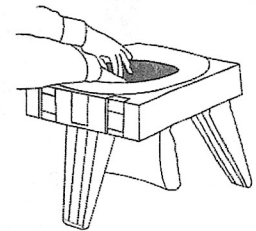

Unlock legs, apply firm pressure on outer tabs (1) on back legs and by pushing outward on tabs (2) on either side of front leg.

Press thumb tabs to remove lid
(both lid and seat are removable).

Remove contents from toilet kit.

Place zip-close bag in mesh liner first
(mesh bag can be removed for washing).

Unfold waste bag and place bottom in mesh bag,
making sure powder is fully exposed for use.

Seat holds bag in place and keeps outer
top of bag clean.