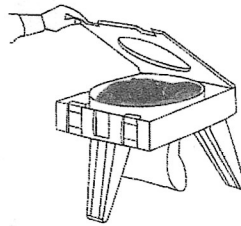

Unlock legs, apply firm pressure on outer tabs (1) on back legs and by pushing outward on tabs (2) on either side of front leg.

Press thumb tabs to remove lid
(both lid and seat are removable).

Remove contents from toilet kit.

Place zip-close bag in mesh liner first
(mesh bag can be removed for washing).

Unfold waste bag and place bottom in mesh bag,
making sure powder is fully exposed for use.

Seat holds bag in place and keeps outer
top of bag clean.