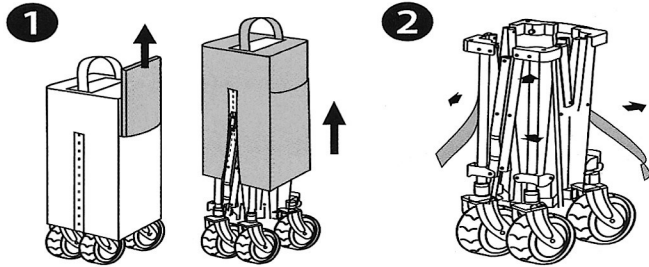

# BEACH WAGON

LYOT-002GR/BU/BK

## How to fold ?

⚠ Please note that it is not made to transport people.

Maximum load : 176lbs

YOLENY