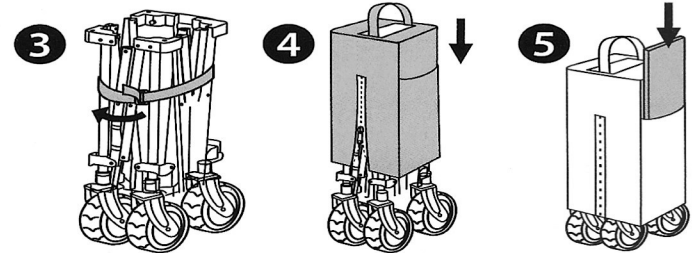

# BEACH WAGON

LYOT-002GR/BU/BK

## How to fold ?

⚠ Please note that it is not made to transport people.

Maximum load : 176lbs

YOLENY