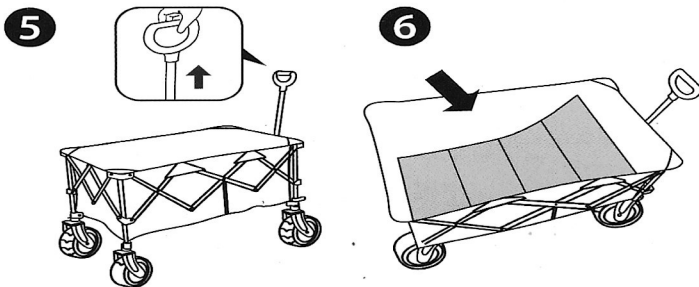

# BEACH WAGON

LYOT-002GR/BU/BK

## How to fold ?

⚠ Please note that it is not made to transport people.

Maximum load : 176lbs

YOLENY