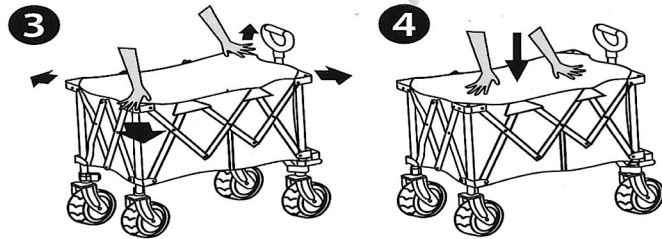

# BEACH WAGON

LYOT-002GR/BU/BK

## How to fold ?

⚠ Please note that it is not made to transport people.

Maximum load : 176lbs

YOLENY