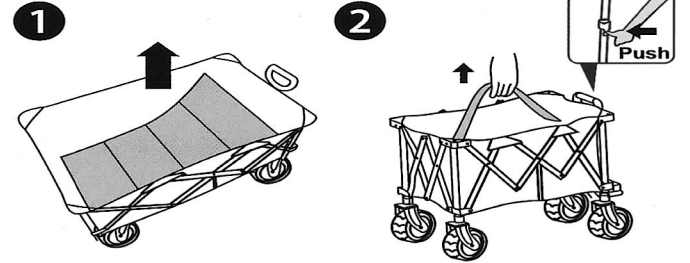

# BEACH WAGON

LYOT-002GR/BU/BK

## How to fold ?

⚠ Please note that it is not made to transport people.

Maximum load : 176lbs

YOLENY