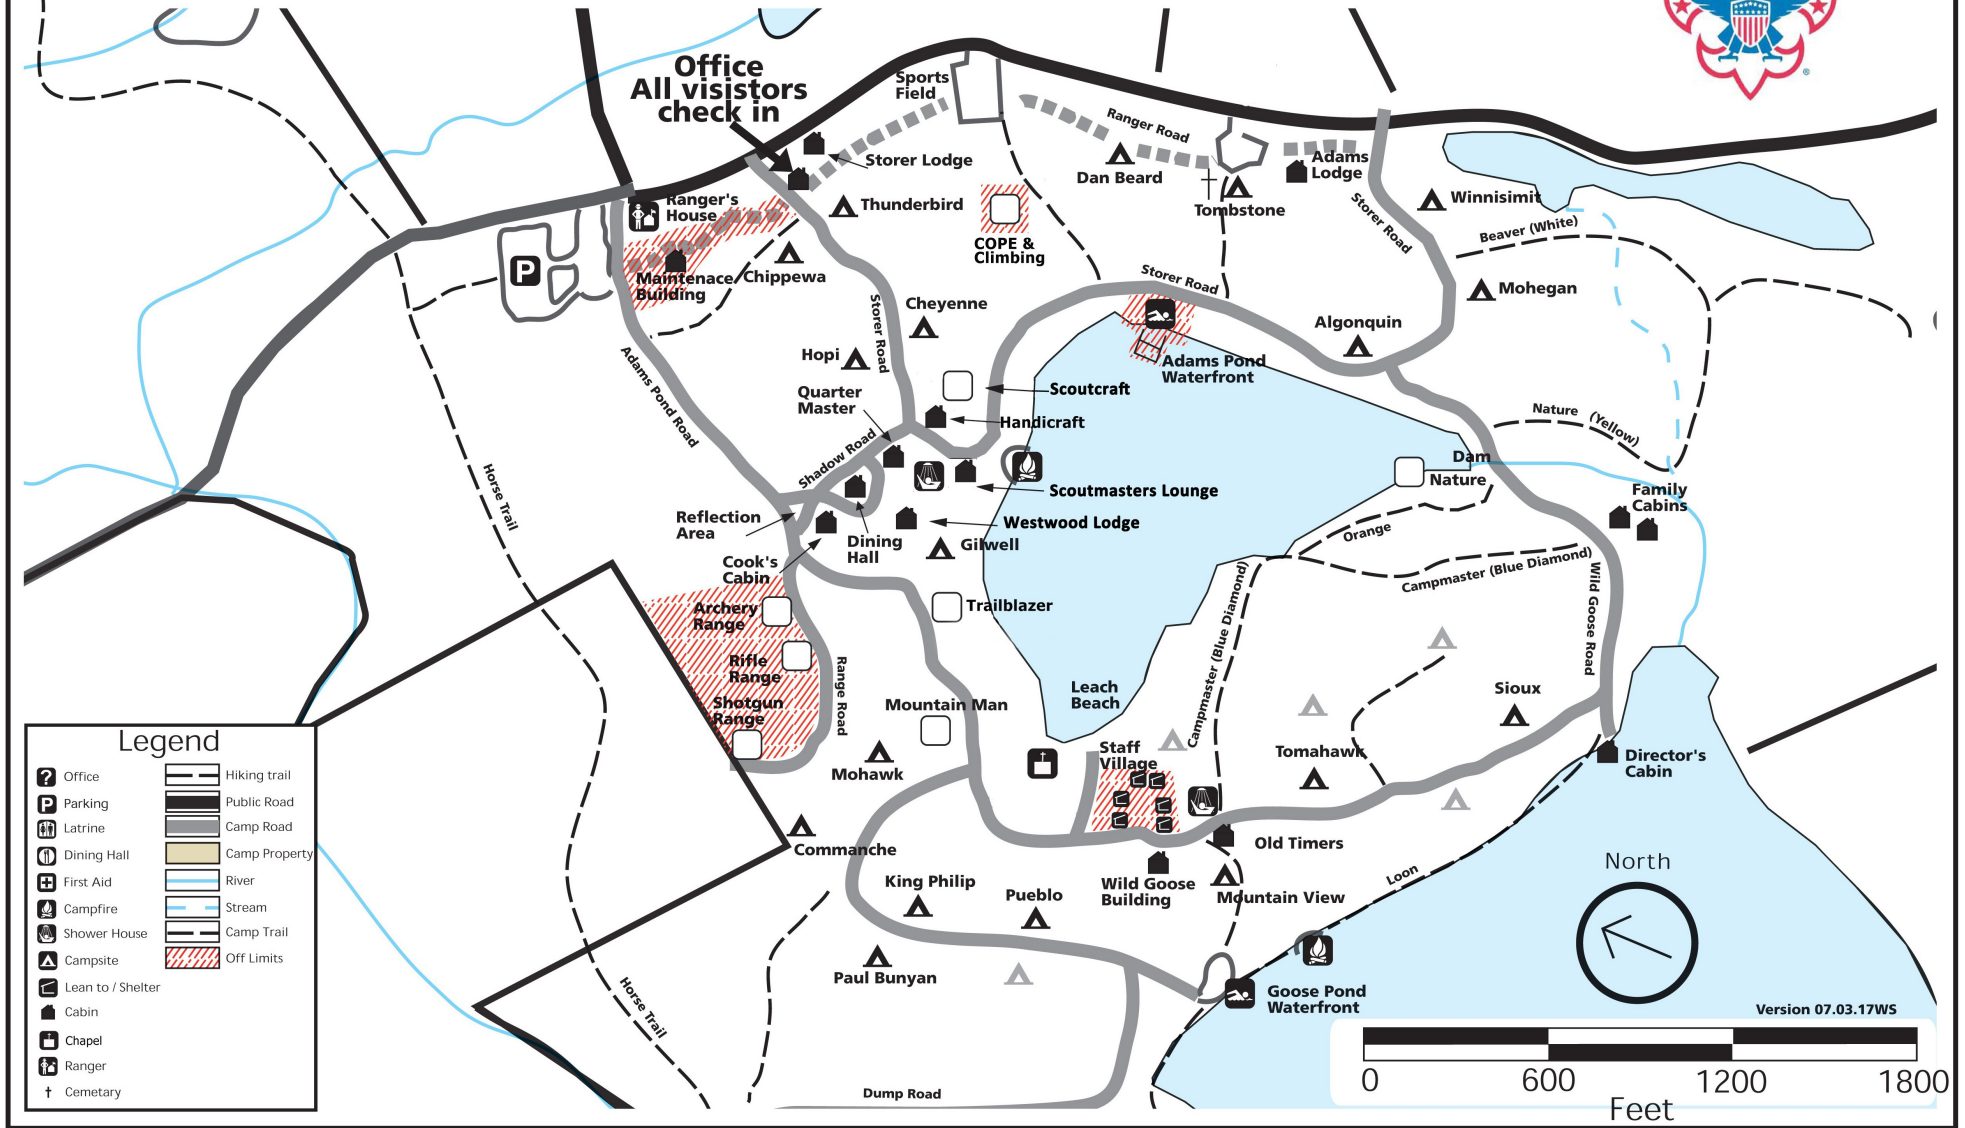

T.L. Storer Scout Reservation

Legend	
	Office
	Parking
	Latrine
	Dining Hall
	First Aid
	Campfire
	Shower House
	Campsite
	Lean to / Shelter
	Cabin
	Chapel
	Ranger
	Cemetery
	Hiking trail
	Public Road
	Camp Road
	Camp Property
	River
	Stream
	Camp Trail
	Off Limits