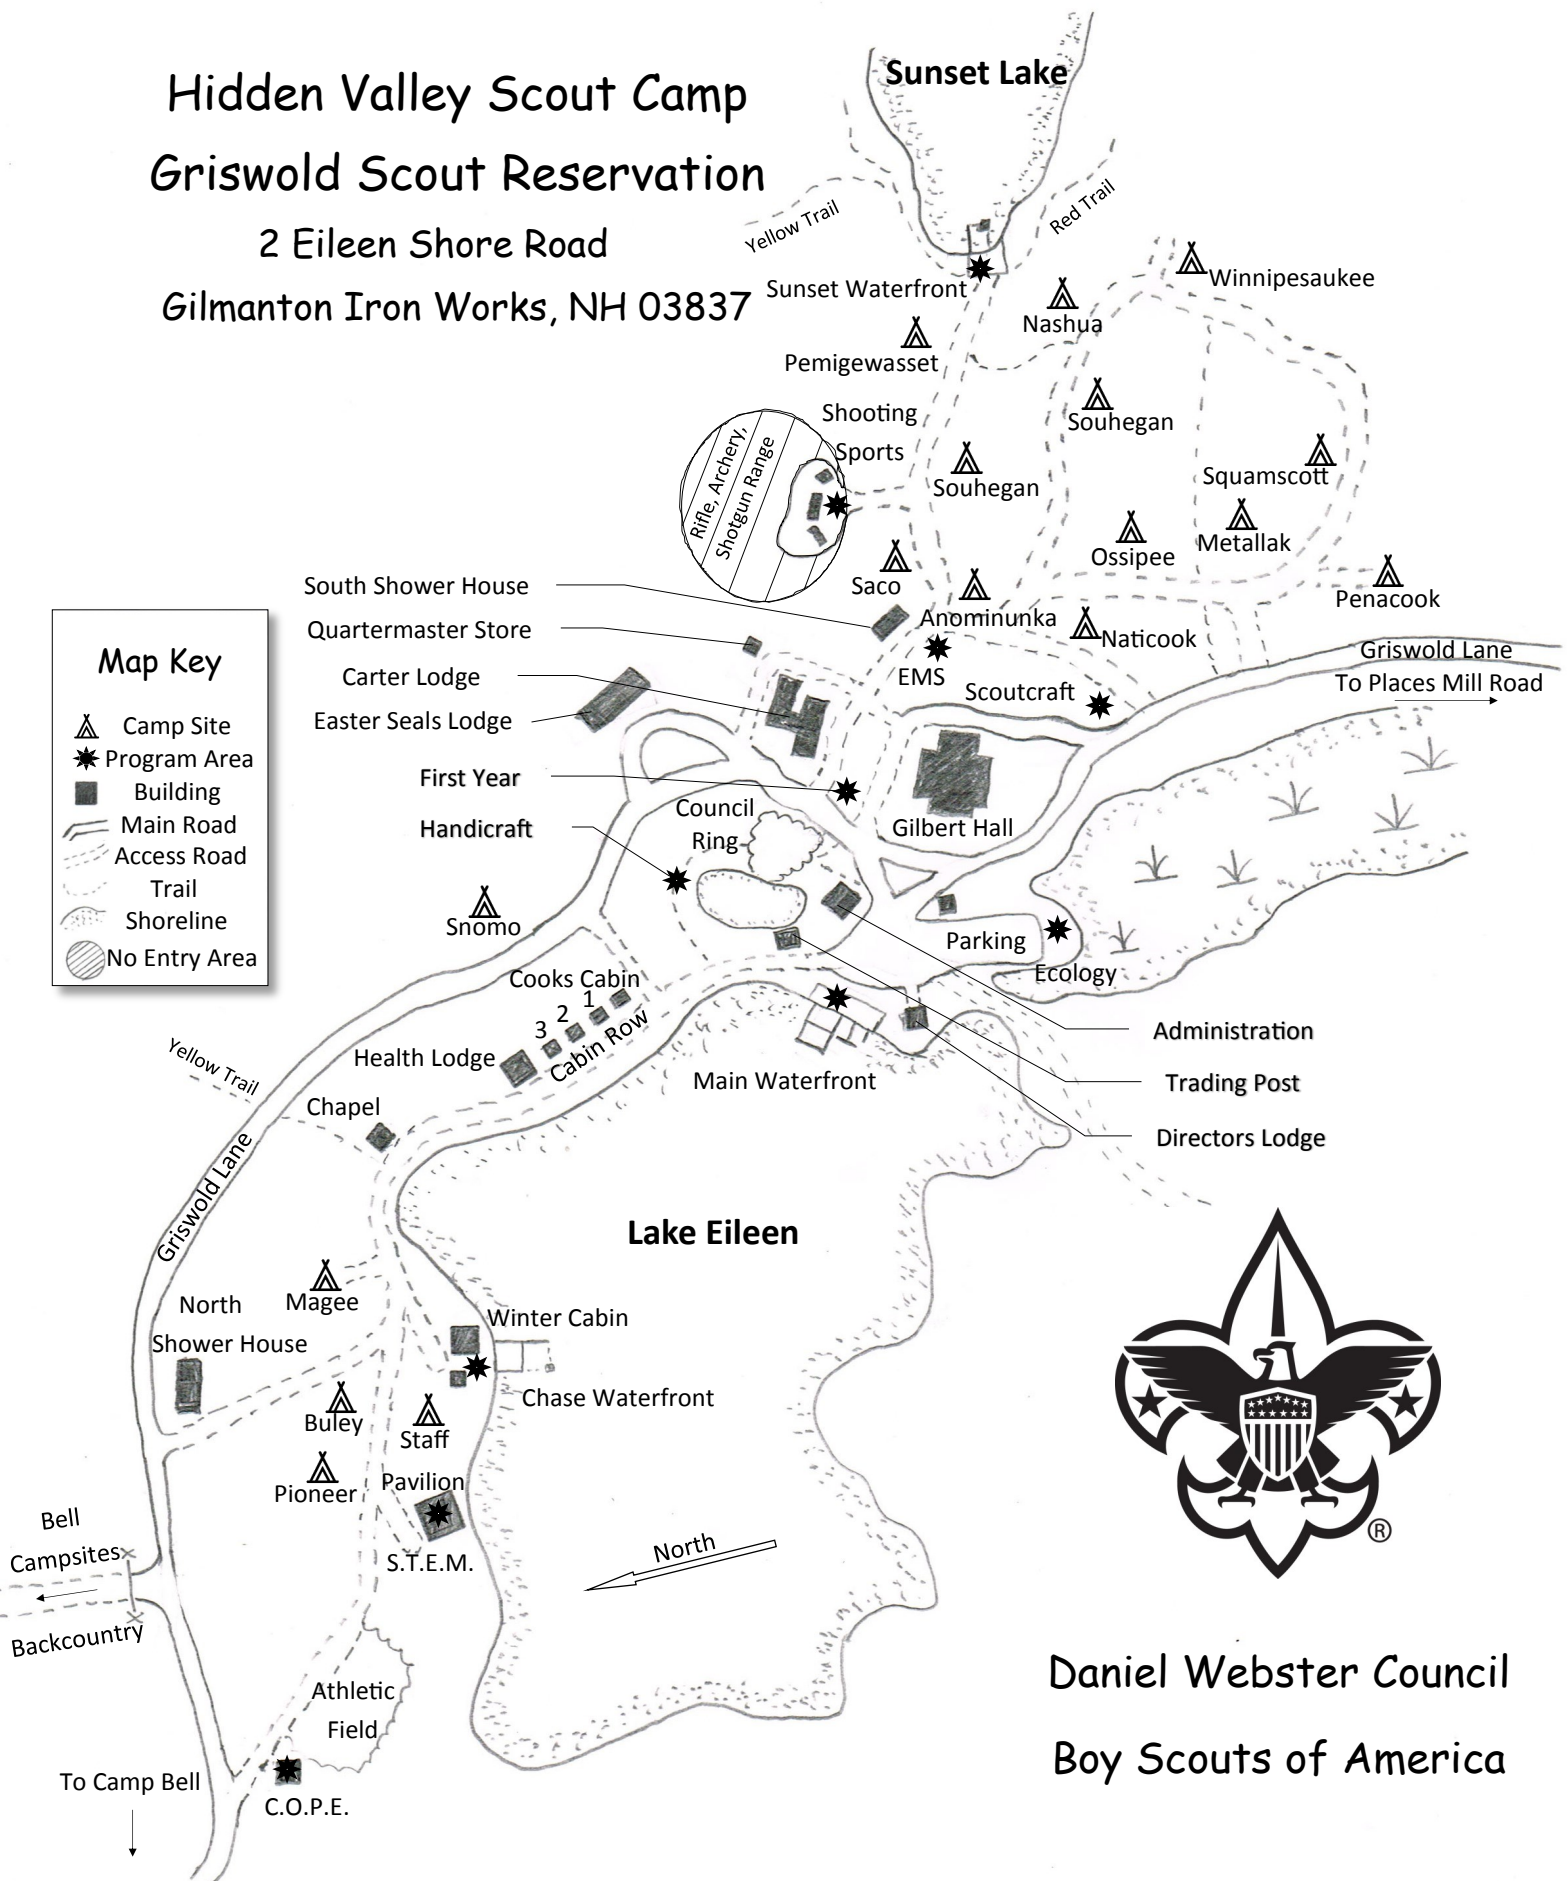

Hidden Valley Scout Camp Griswold Scout Reservation

2 Eileen Shore Road
Gilmanton Iron Works, NH 03837

Map Key

- Camp Site
- Program Area
- Building
- Main Road
- Access Road
- Trail
- Shoreline
- No Entry Area

Daniel Webster Council
Boy Scouts of America