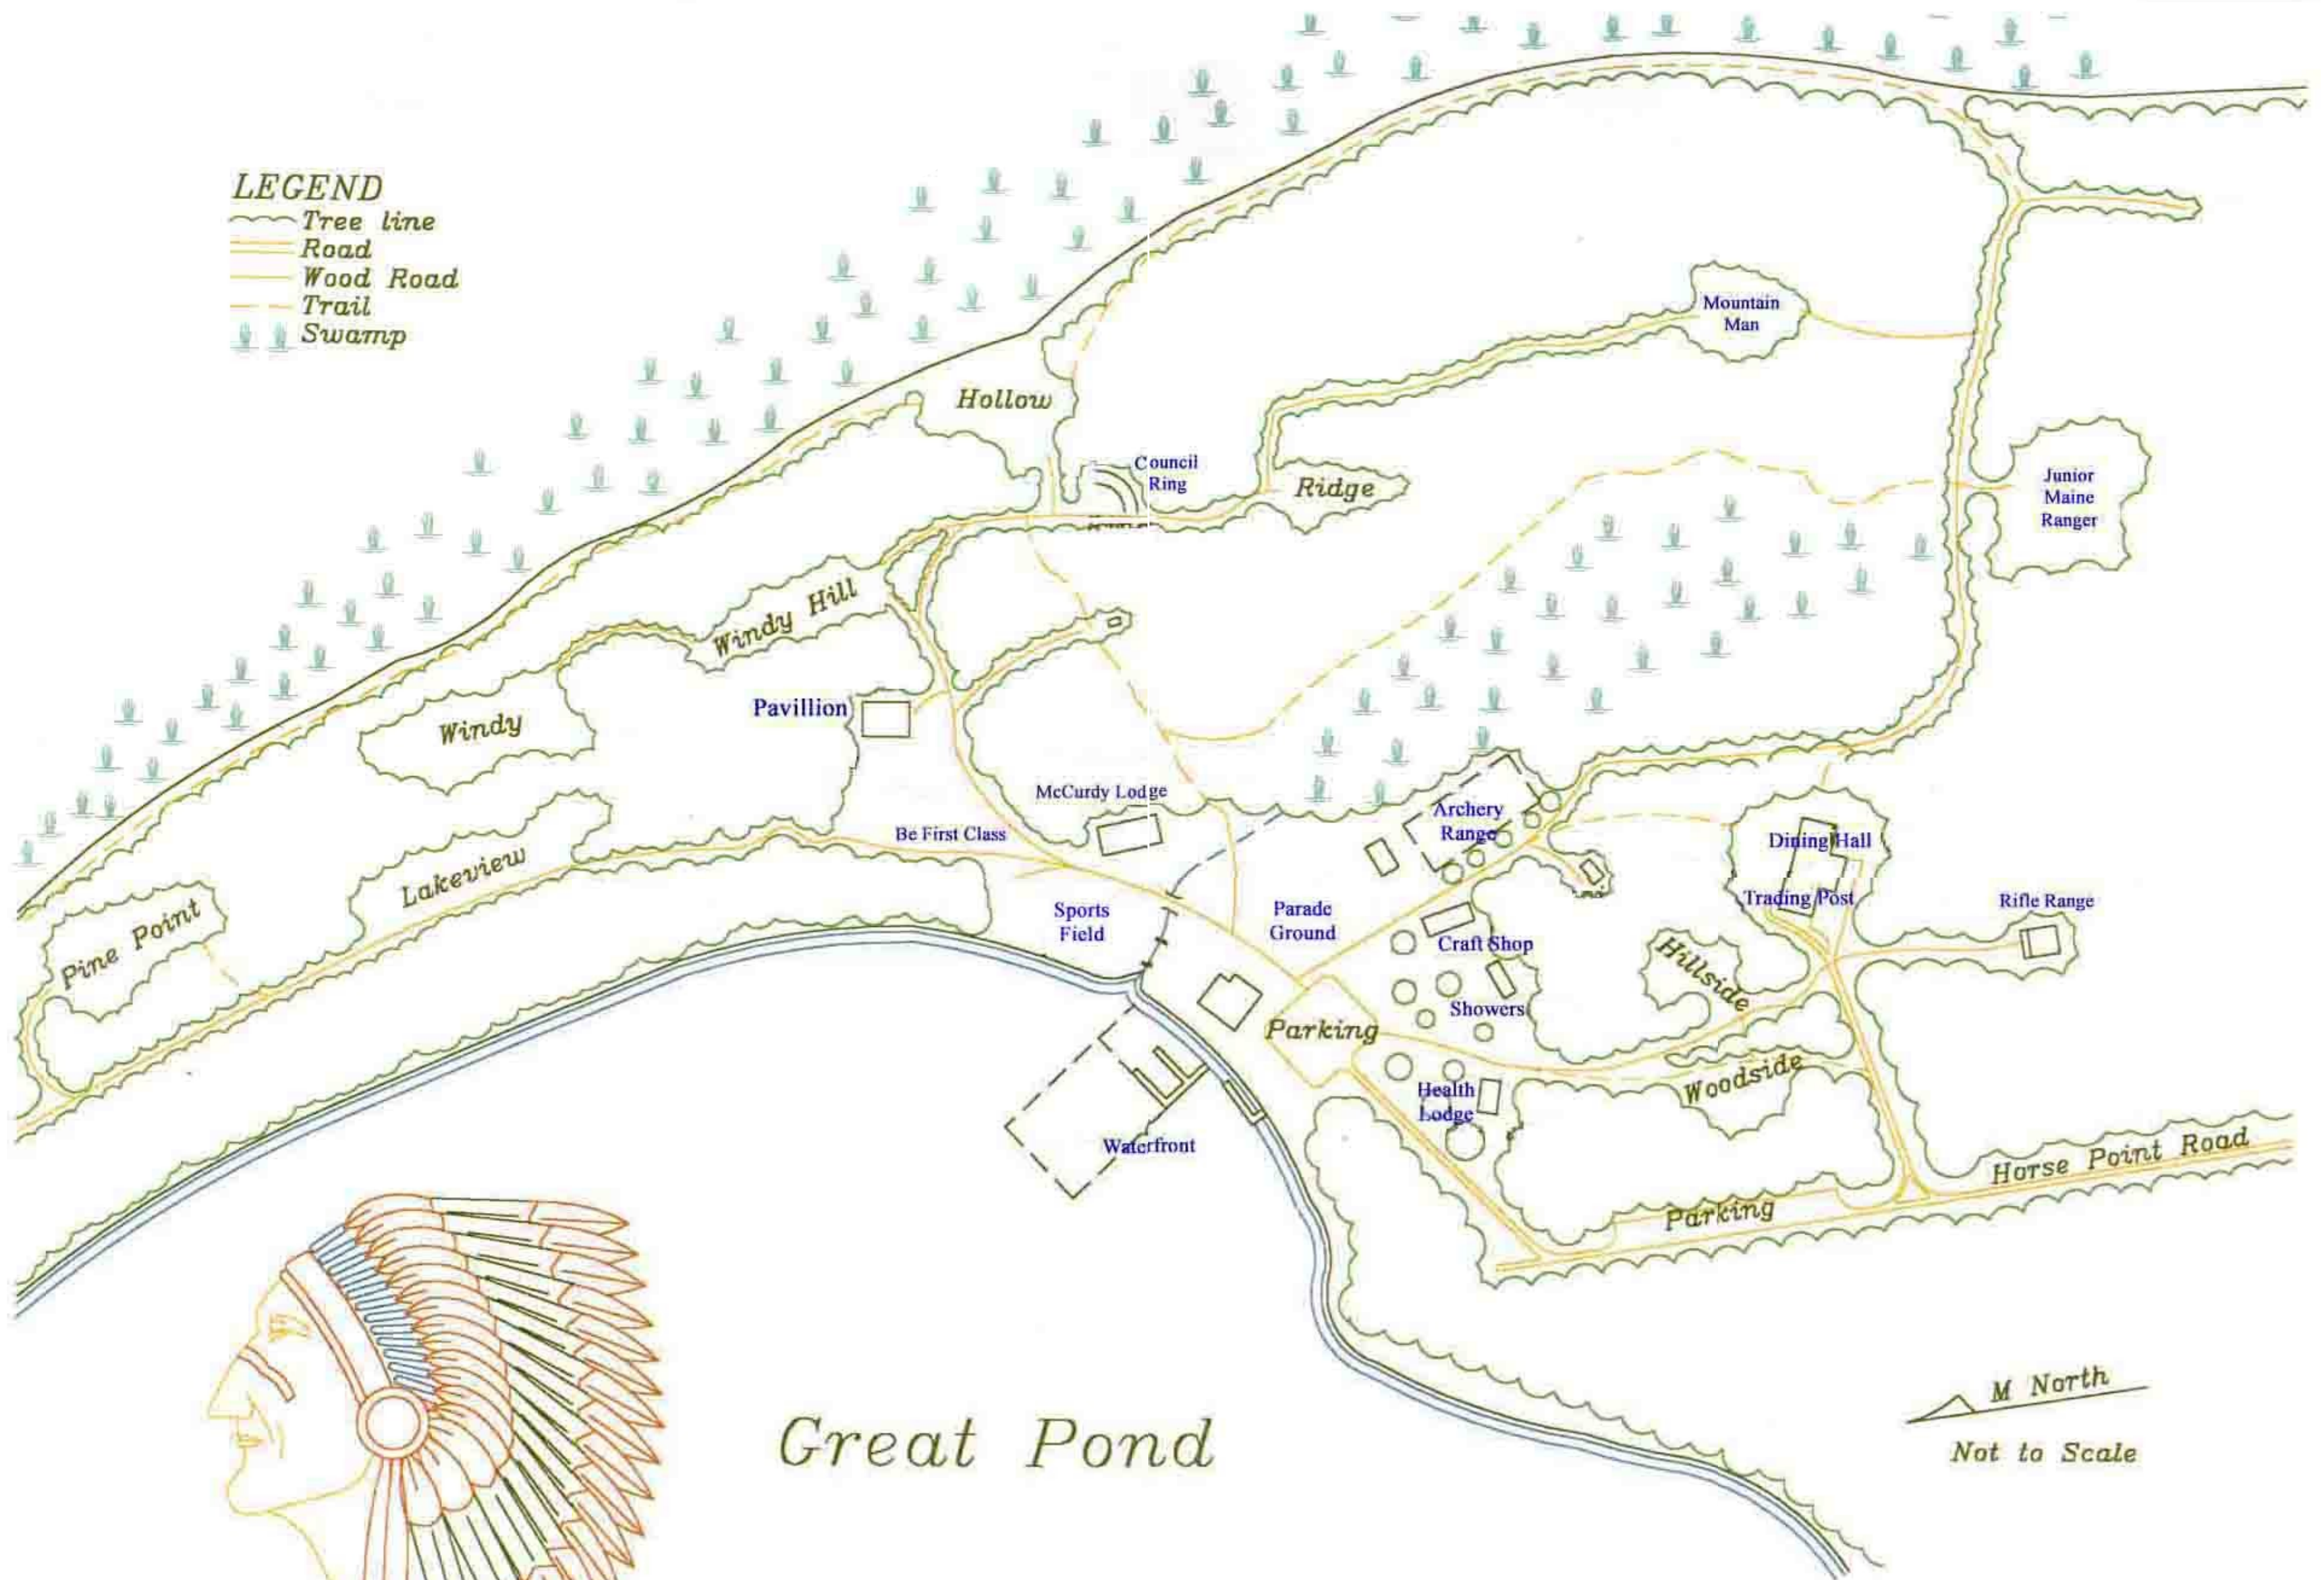

LEGEND

-  Tree line
-  Road
-  Wood Road
-  Trail
-  Swamp

Great Pond

*CAMP BOMAZEEN
PINE TREE COUNCIL, BSA*