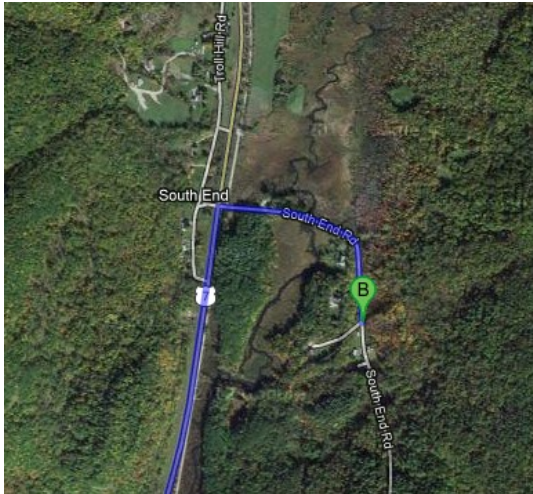

Troop 54 Scouts leave a trail shelter on the Appalachian Trail near Bennington, VT
August 2010

Route to the Trailhead

Trailhead near East Dorset, VT, shown on Google Maps August 2012

- Use Google Maps to generate directions from your meet-up location to the trailhead (and back).
- You can input or output GPS coordinates in Google Maps and in TOPO!.
- Link to the directions in your event posting, so everyone will know where you are headed.