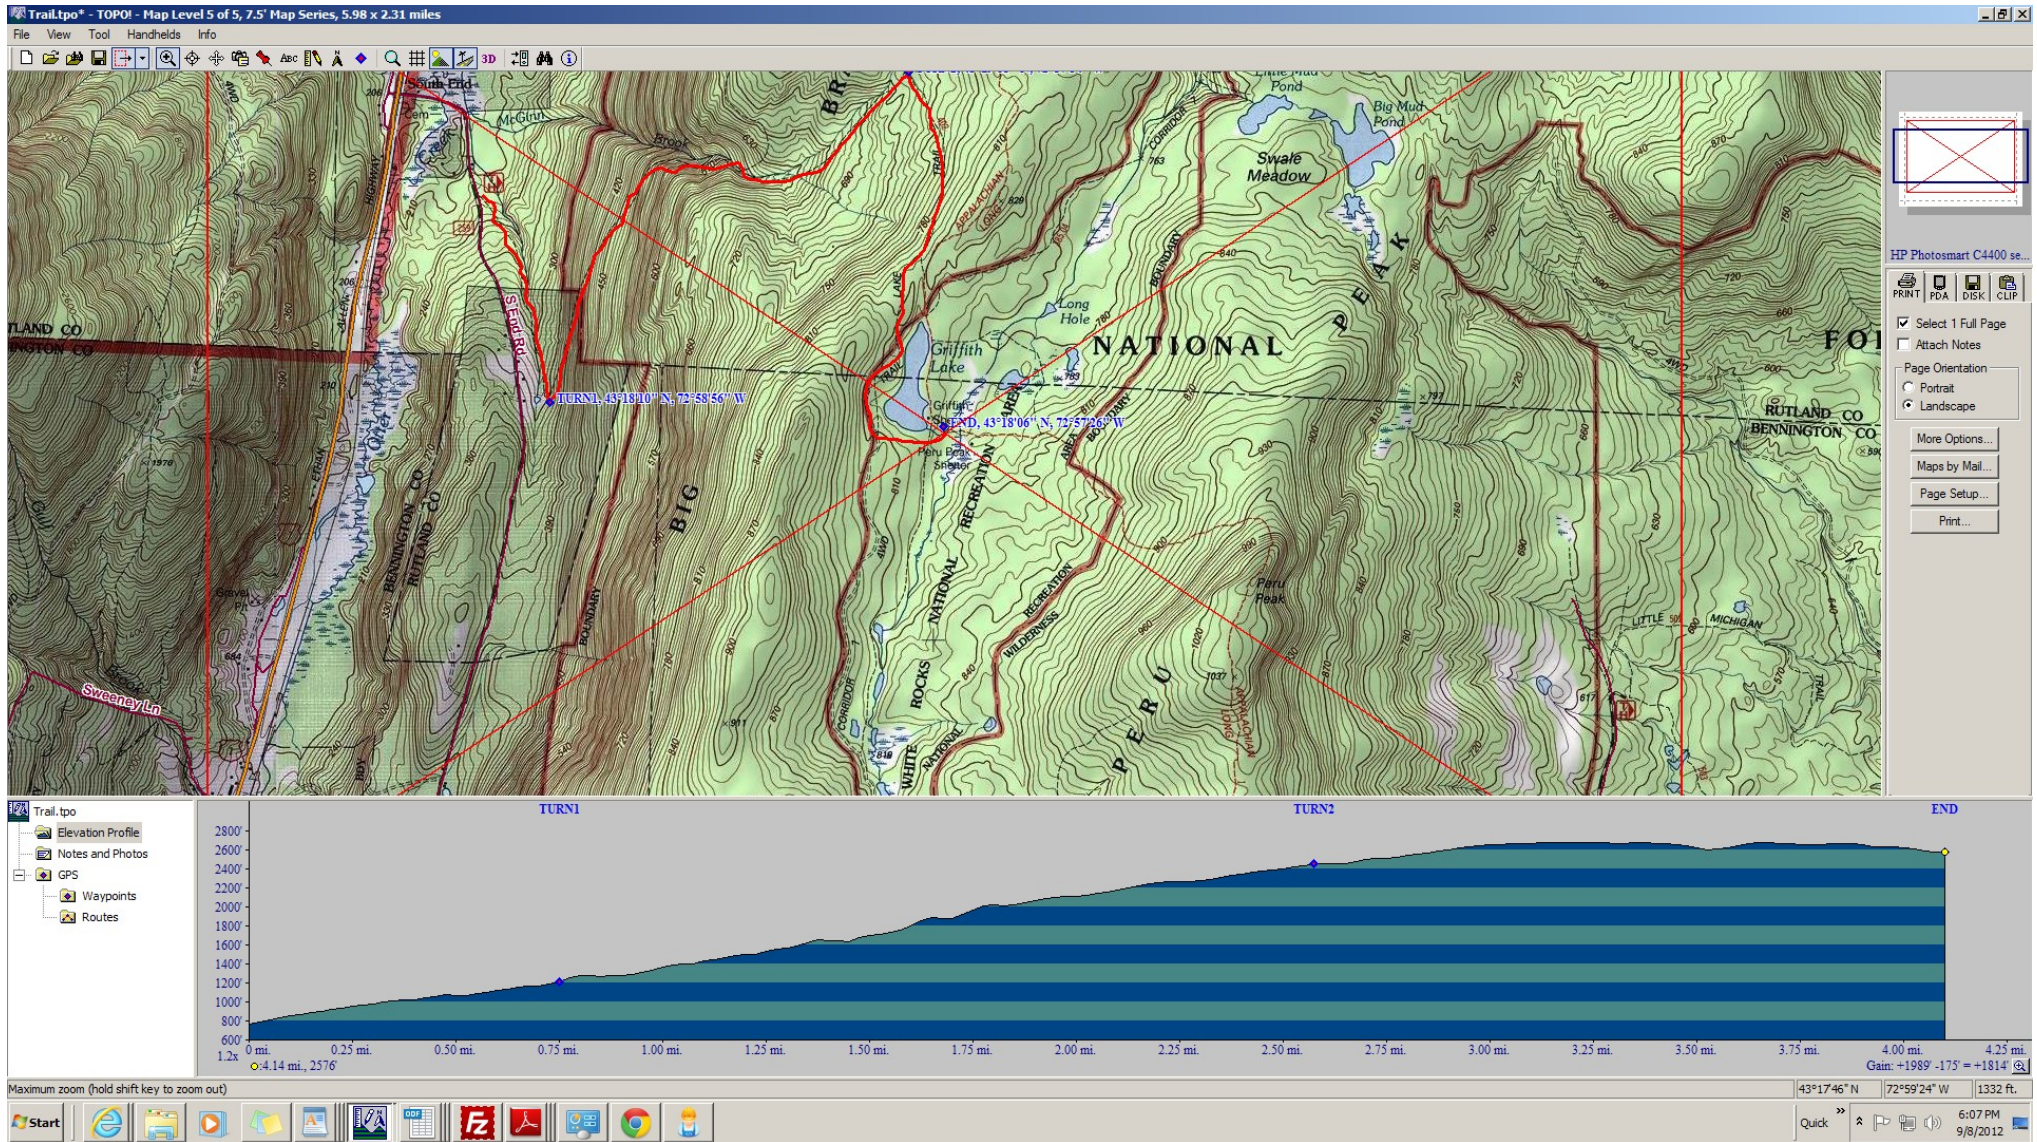

Troop 54 Scouts
at Wendell State Forest
on the M-M Trail in
Wendell, MA
November 2009

Planning the Trail

Types of maps

- Printed USGS topographical maps
- Maps you make using TOPO! software
- Trail maps posted by the forest service

One of the fancier trail blazes, on the M-M Trail in Wendell, MA
November 2009

TOPO! Software

September 10, 2012

Troop 54
Worcester, MA

Desired Trail Features

- Not too far, not too steep.
- Few or no paved roads to cross.
- Few or no houses to pass.
- A lake for swimming is a plus.
- A trail shelter is a plus if your group is small enough for it to make a difference.

Troop 54 Scouts leave a trail shelter on the Appalachian Trail near Bennington, VT
August 2010

Route to the Trailhead

Trailhead near East Dorset, VT, shown on Google Maps August 2012

- Use Google Maps to generate directions from your meet-up location to the trailhead (and back).
- You can input or output GPS coordinates in Google Maps and in TOPO!.
- Link to the directions in your event posting, so everyone will know where you are headed.