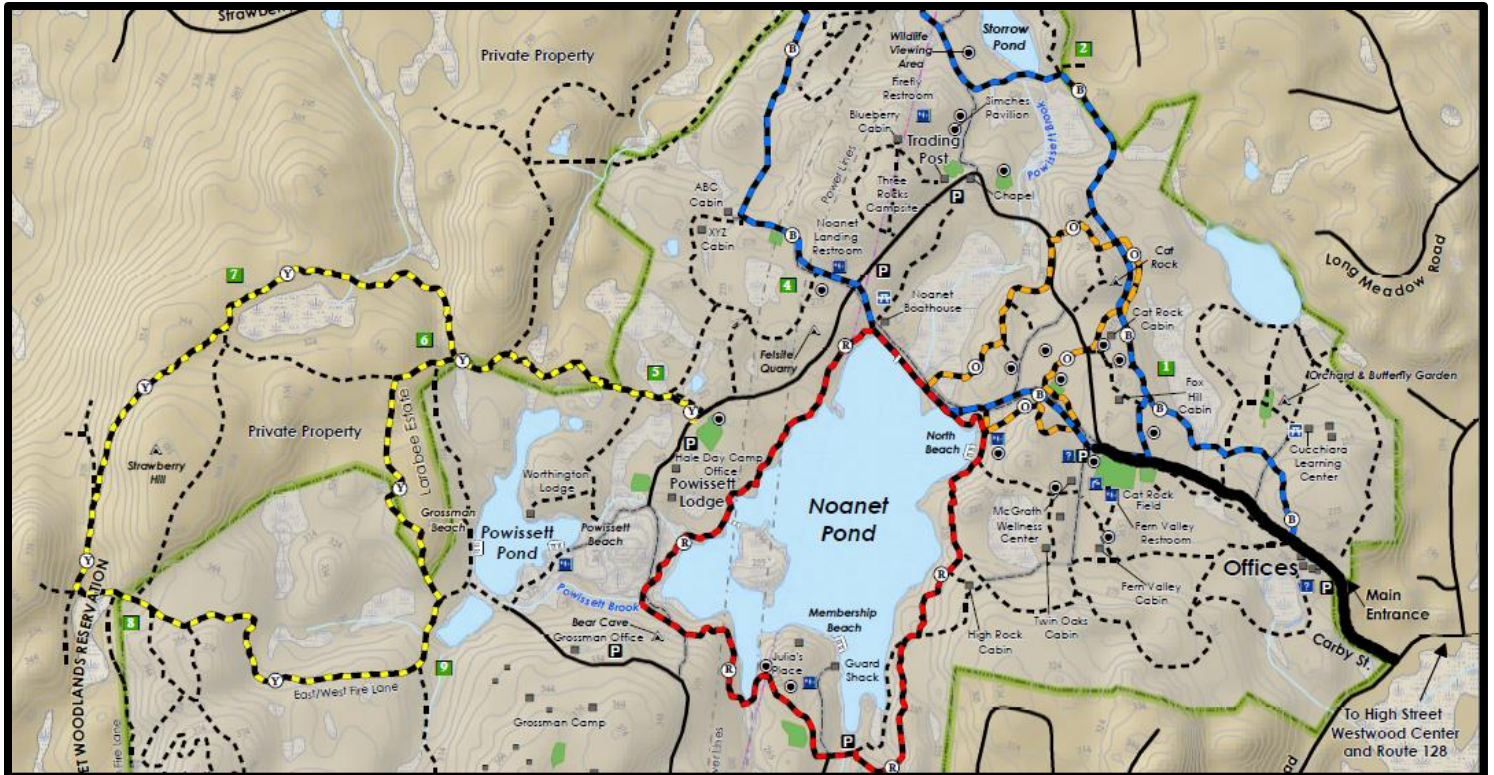

## Directions to Cat Rock Parking

Hale, 80 Carby Street  
Westwood, MA 02090

1. Follow Carby Street into Hale.
2. Go past the main office, and through the front gate.
3. Continue on Carby Street .25 miles to Cat Rock field and parking area on the left.
4. Group meets at Cat Rock parking area.