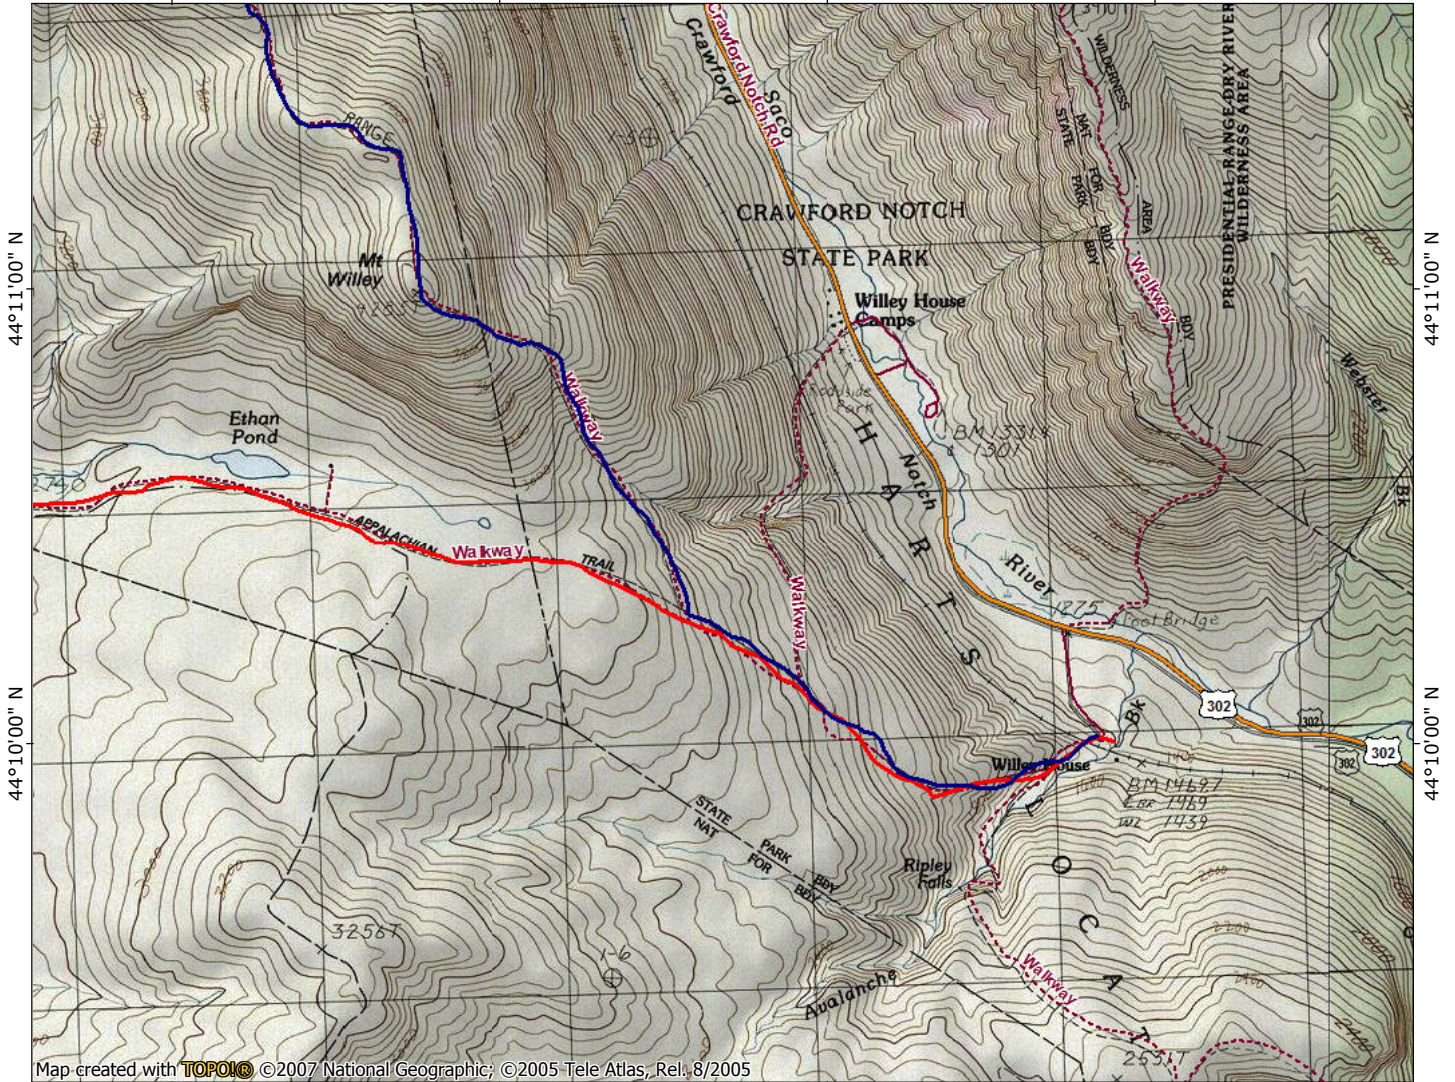

TOPO! map printed on 08/14/14 from "Pemiwigwasset.tpo"

71°26'00" W

71°25'00" W

71°24'00" W

WGS84 71°23'00" W

44°11'00" N

44°11'00" N

44°10'00" N

44°10'00" N

Map created with TOPO! © 2007 National Geographic; © 2005 Tele Atlas, Rel., 8/2005

71°26'00" W

71°25'00" W

71°24'00" W

WGS84 71°23'00" W