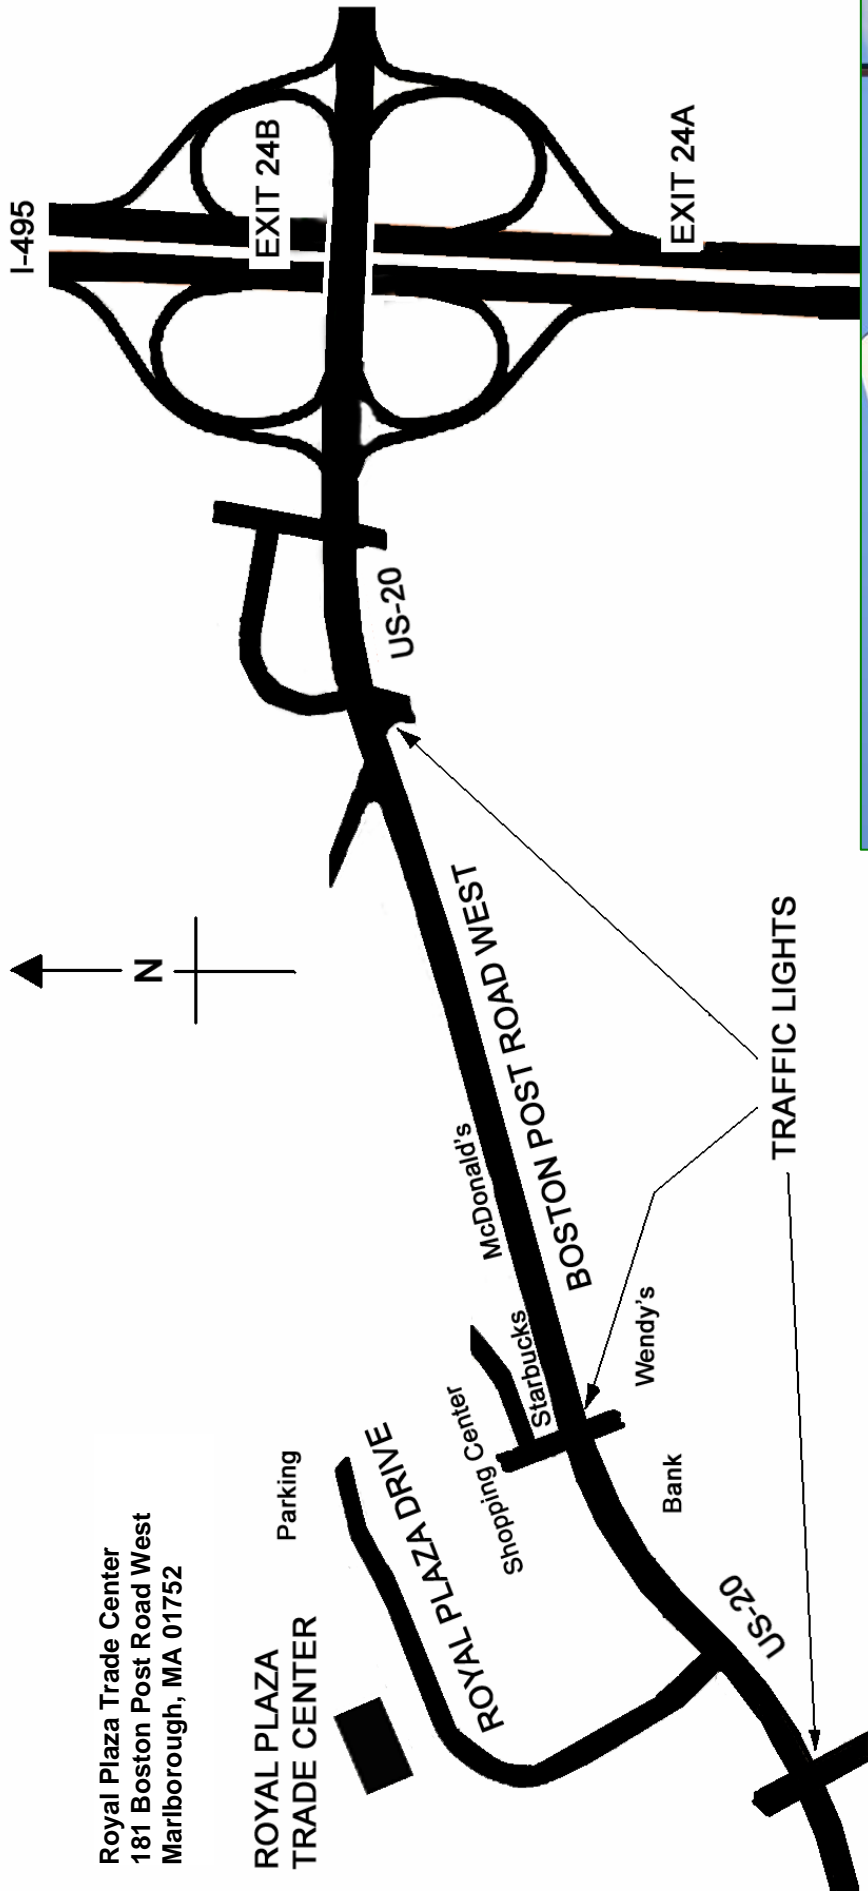

NEW ENGLAND MODEL TRAIN EXPO

The Holiday Season's Largest Train Show

Saturday December 6, 2008 – 10am-5pm

Sunday December 7, 2008 – 10am-4pm

BEST WESTERN
ROYAL PLAZA TRADE CENTER
MARLBOROUGH, MASS.

- Operating Layouts – All Scales
- Over 220 Dealer Tables
- Manufacturer Displays with New Products
- Railroadiana – Books – Collectibles
- Meet Santa – Free gift for kids 12 and under
- *White Elephant* Tables – Sell your old trains
- Boy Scout Merit Badge Clinic
- Free Parking – Food Service – **Door Prizes**

Royal Plaza Trade Center
181 Boston Post Road West
Marlborough, MA 01752

Driving Instructions:

Take I-495 towards Marlborough. Take Exit 24B (US-20 West). Royal Plaza Drive is on the right past the second traffic light.